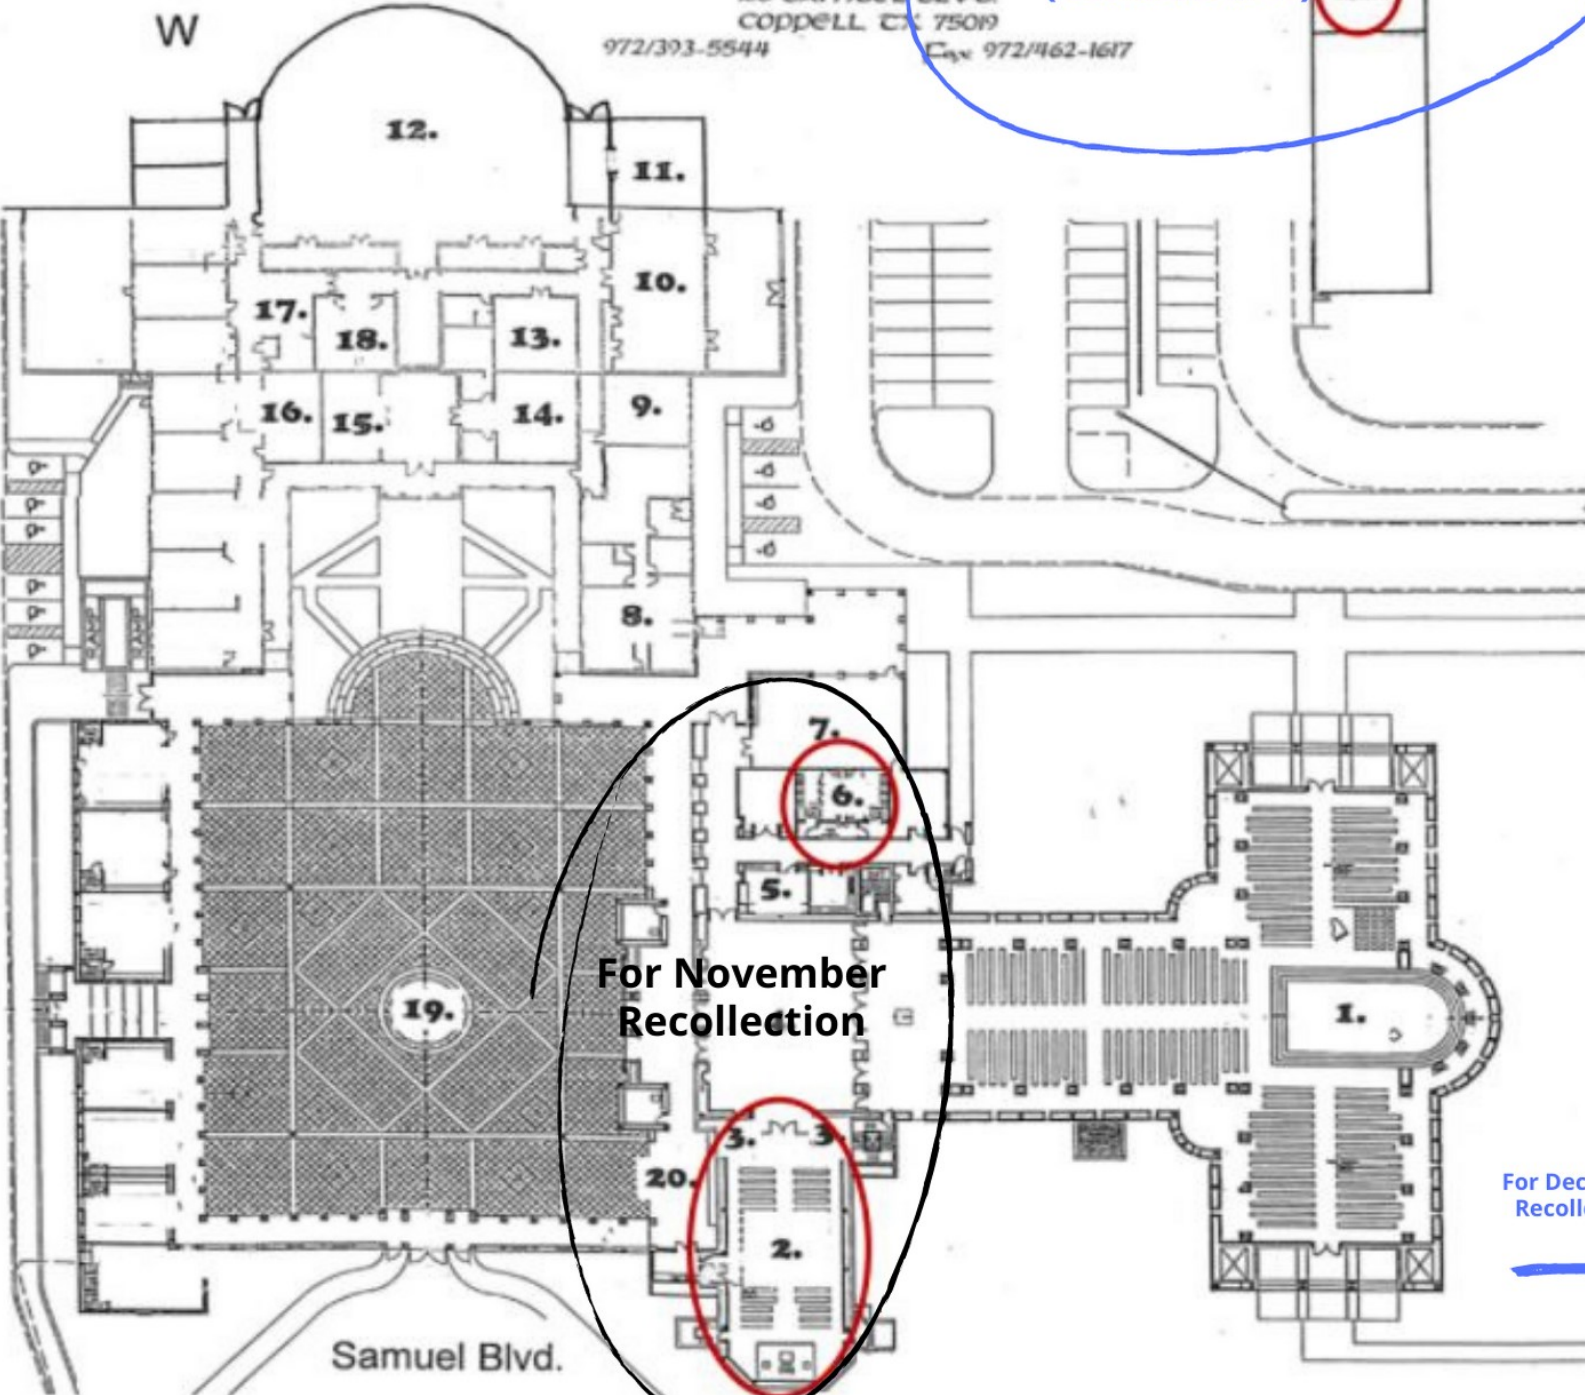

ST. ANN CATHOLIC PARISH
180 SAMUEL BLVD.
COPPELL, TX 75019
972/393-5544 Fax 972/462-1617

For December
Recollection
(Cenacle #22)

Sandy Lake Road

Samuel Blvd.

- 1. Main Church
- 2. Chapel
- 3. Confessionals
- 4. Narthex
- 5. Sacristy
- 6. Restrooms
- 7. Children's Liturgy of the Word/Music Room
- 8. Parish Office
- 9. Reception Room
- 10. Kitchen
- 11. Kitchen Storage
- 12. Assembly Room
- 13. Lecture Hall
- 14. Library
- 15. Maintenance Room
- 16. Children's Ministry Office
- 17. Pre-School Office
- 18. Restrooms
- 19. Courtyard
- 20. Hospitality Area
- 21. Restrooms
- 22. Cenacle